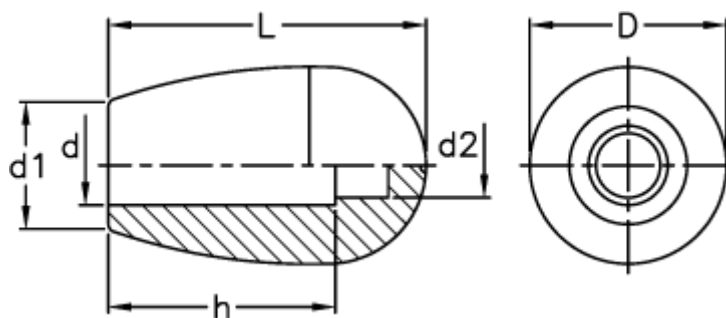

Data Sheet

Article number: 2304121036
Description: E+G Handle
I.622/40 N-10, Red

Measures

$d = 10$
 $D = 26$
 $d_1 = 17$
 $d_2 = 7.5$
 $h = 30$
 $L = 42.0$